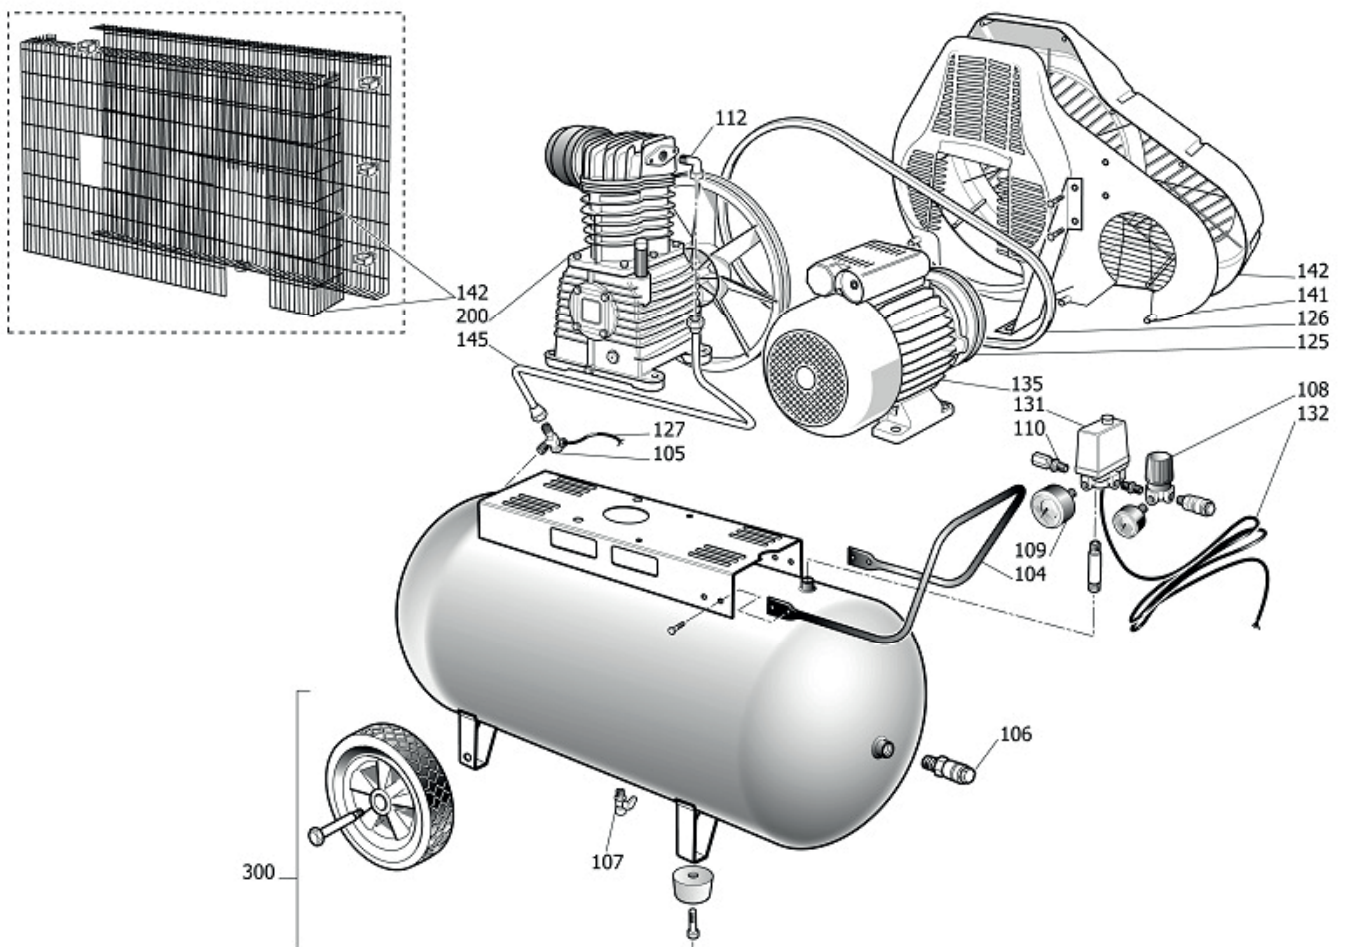

TECHNICAL DRAWING
HL 310-50 Pro

REF. NO.: 360531

**360531 PART LIST**

REF. NO.: 360531

NO.	Designation	Code SKU	Qty
104	Grip	9083290	1
105	Check valve	D078001	1
106	Line valve	4100809	1
106	Line valve	4100811	1
106	Line valve	9047020	1
107	Condensate drain valve	9047097	1
108	Pressure reducer	9051305	1
108	Pressure reducer	9051306	1
109	Pressure gauge	9052800	1
109	Pressure gauge	9052802	1
110	Relief valve	9049315	1
112	Nipple/elbow	D073050	1
125	Pulley	9076010	1
126	Poly V belt	9075036	1
127	Rilsan pipe 4/6 BLK IT PA12_LC	9270046	0,9
131	Pressure switch	9063048	1
132	Power cable	9065847	1
135	Motor	84405CA	1
142	Belt guard	\$13400190	1
145	Delivery pipe	9043405	1
200	Bare pump	SC0000A	1
300	Wheels/feet mounting kit	9421429	1

BARE PUMP SC0000A

BARE PUMP SC0000A

NO.	Designation	Code SKU	Qty
1	Casing	\$33100500	1
2	Cylinder	\$31600520SGL	1
3	Head	SC61400	1
4	Shaft	SC61200	1
26	Front cover	\$30400830	1
27	Casing rear support	\$30400890	1
29	Flywheel	SC00100	1
30	Ball bearing 6205 K8-K28	\$30300030	2
32	Oil light	\$36531150	1
33	Oil plug	\$36507050	1
34	Seal	\$30300040	1
35	Screw flywheel	\$37400720	1
36	Washer flywheel	\$37500730	1
408	MPK filt.Cartridge K3-18	9434N02	1
417	Oil plug	\$36531140	1
900	MPK valve plate K11	9434A09	1
901	MPK piston-conrod K11	9434B13	1
909	MPK gasket K11	9434F10	1
911	Air filter kit	9421509	1
912	MPK piston rings K11	9434C12	1
922	Mistake	9434H02	1