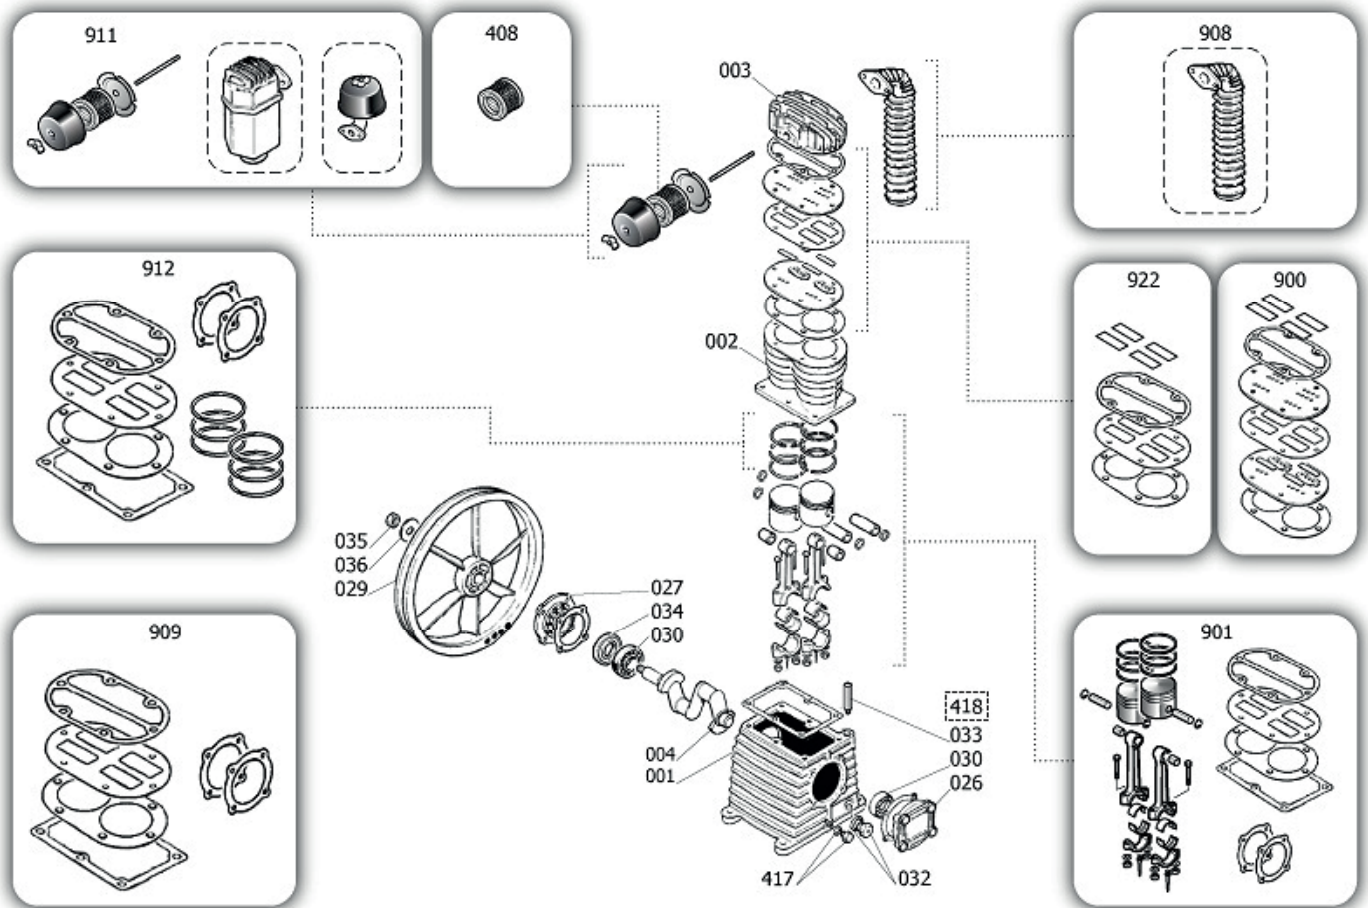

TECHNICAL DRAWING
HL 310-50 Pro

REF. NO.: 360531

**360531 PART LIST**

REF. NO.: 360531

NO.	Designation	Code SKU	Qty
104	Grip	9083290	1
105	Check valve	D078001	1
106	Line valve	4100809	1
106	Line valve	4100811	1
106	Line valve	9047020	1
107	Condensate drain valve	9047097	1
108	Pressure reducer	9051305	1
108	Pressure reducer	9051306	1
109	Pressure gauge	9052800	1
109	Pressure gauge	9052802	1
110	Relief valve	9049315	1
112	Nipple/elbow	D073050	1
125	Pulley	9076010	1
126	Poly V belt	9075036	1
127	Rilsan pipe 4/6 BLK IT PA12_LC	9270046	0,9
131	Pressure switch	9063048	1
132	Power cable	9065847	1
135	Motor	84405CA	1
142	Belt guard	\$13400190	1
145	Delivery pipe	9043405	1
200	Bare pump	SC0000A	1
300	Wheels/feet mounting kit	9421429	1

BARE PUMP SC0000A

BARE PUMP SC0000A

NO.	Designation	Code SKU	Qty
1	Casing	\$33100500	1
2	Cylinder	\$31600520SGL	1
3	Head	SC61400	1
4	Shaft	SC61200	1
26	Front cover	\$30400830	1
27	Casing rear support	\$30400890	1
29	Flywheel	SC00100	1
30	Ball bearing 6205 K8-K28	\$30300030	2
32	Oil light	\$36531150	1
33	Oil plug	\$36507050	1
34	Seal	\$30300040	1
35	Screw flywheel	\$37400720	1
36	Washer flywheel	\$37500730	1
408	MPK filt.Cartridge K3-18	9434N02	1
417	Oil plug	\$36531140	1
900	MPK valve plate K11	9434A09	1
901	MPK piston-conrod K11	9434B13	1
909	MPK gasket K11	9434F10	1
911	Air filter kit	9421509	1
912	MPK piston rings K11	9434C12	1
922	Mistake	9434H02	1